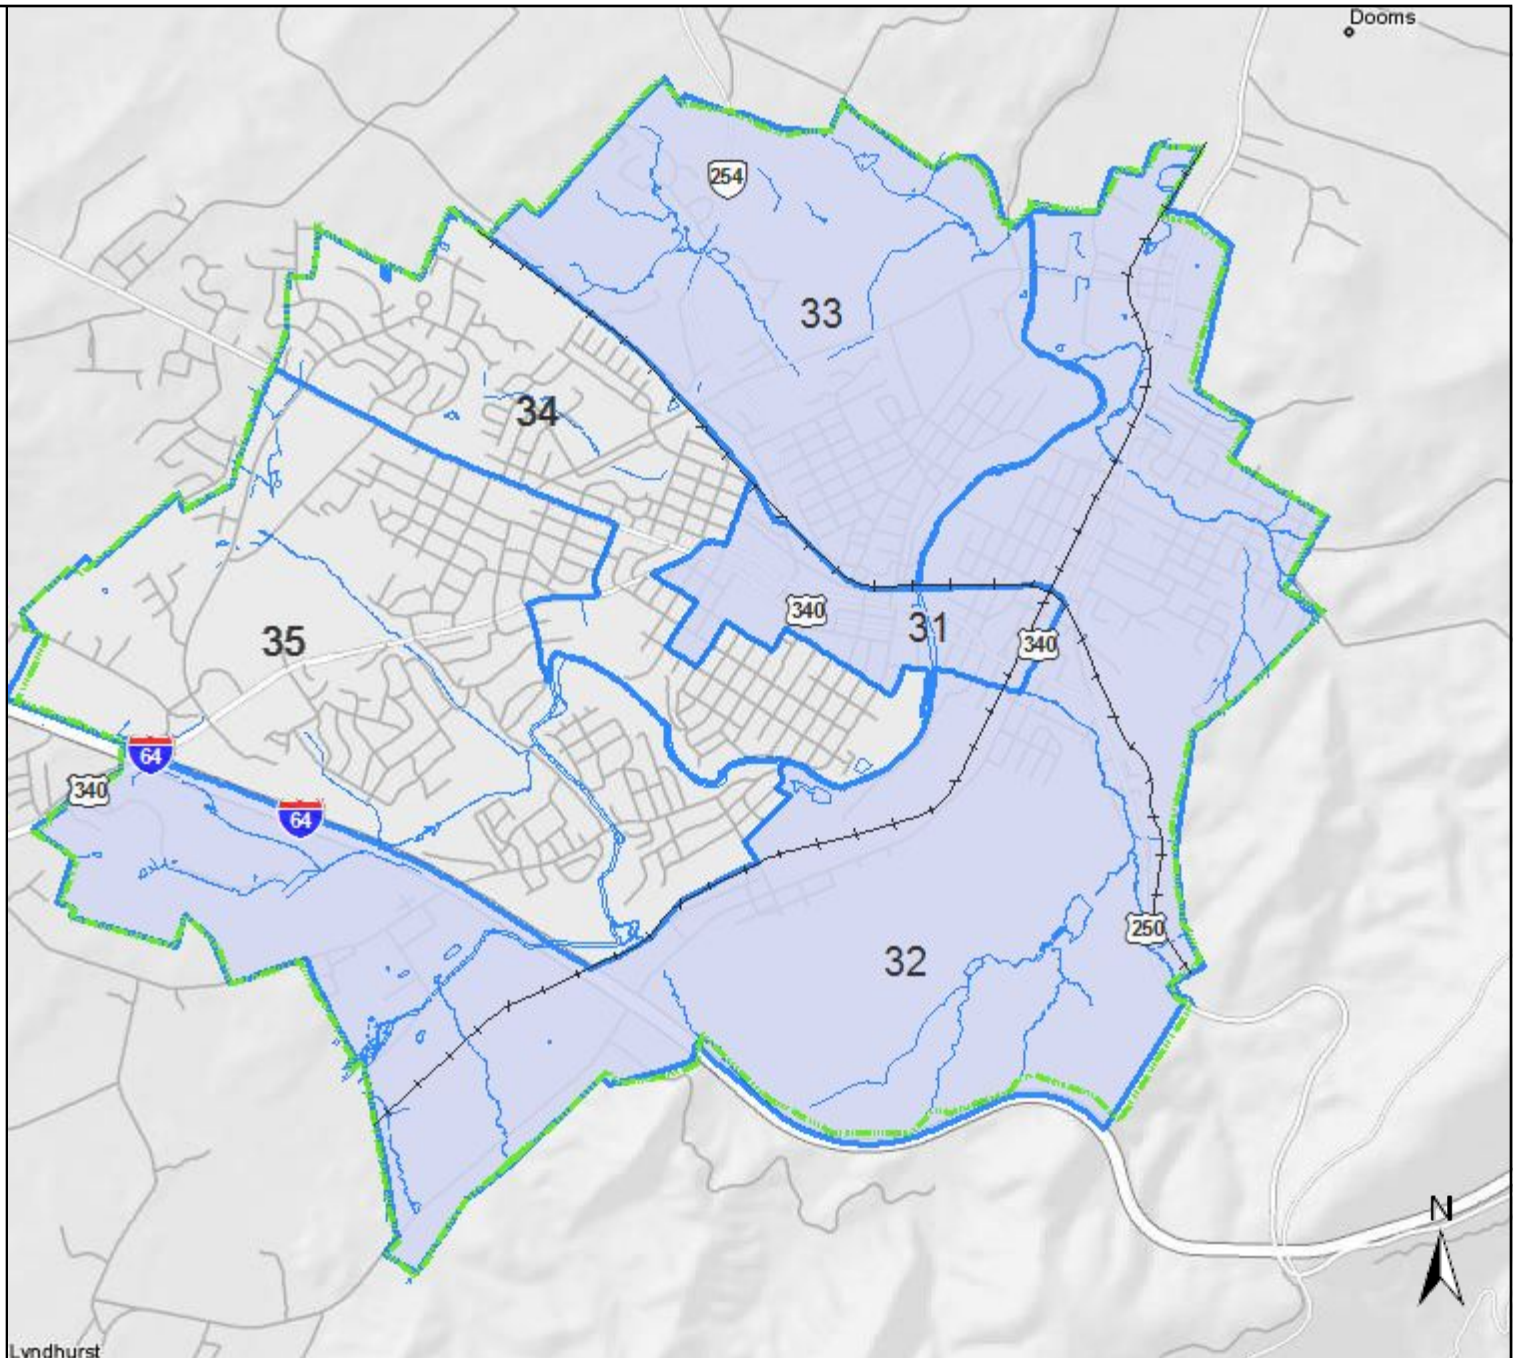

Waynesboro, Virginia

Legend

- Street Labels
- Railroads
- City Boundary
- Water Features
- 2010 Census Tracts
- 2013 Qualified Census Tracts

Title: Waynesboro Census Tracts (QCT)

Date: 10/30/2012

Feet
0 8001602403200
1:48,000 / 1"=4,000 Feet

DISCLAIMER: This drawing is neither a legally recorded map nor a survey and is not intended to be used as such. The information displayed is a compilation of records, information, and data obtained from various sources, and Waynesboro is not responsible for its accuracy or how current it may be.