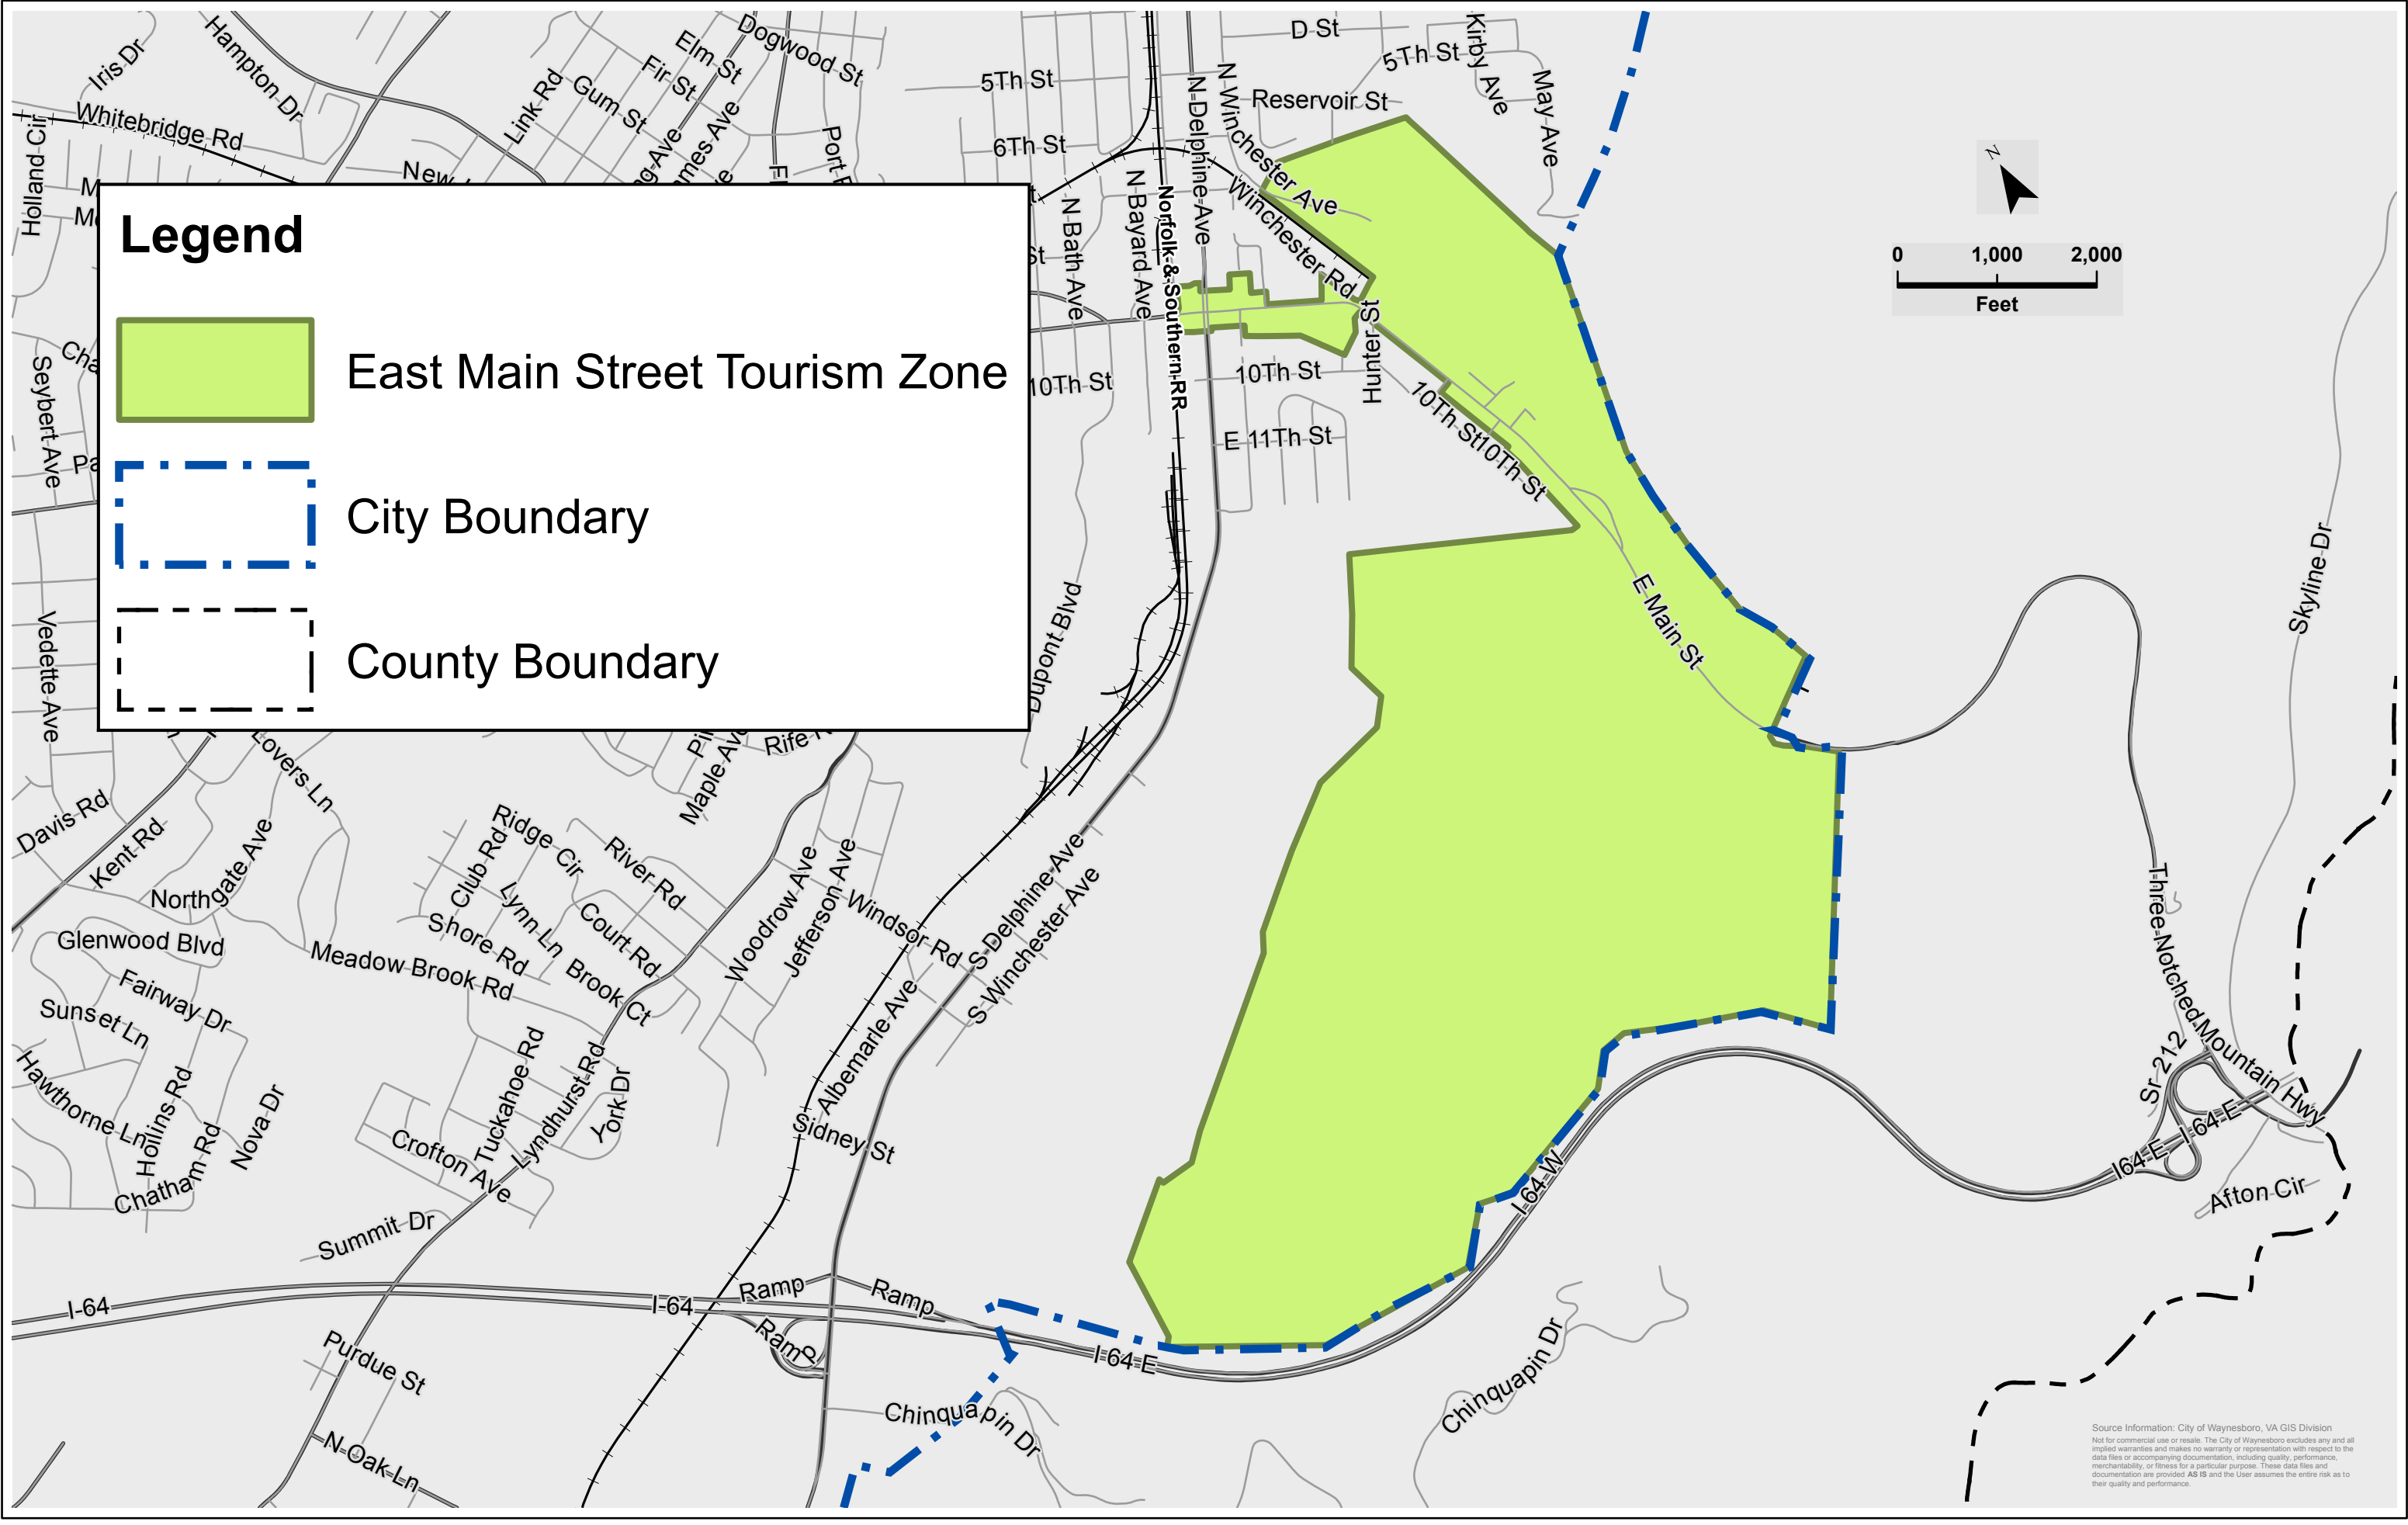

Legend

East Main Street Tourism Zone

City Boundary

County Boundary