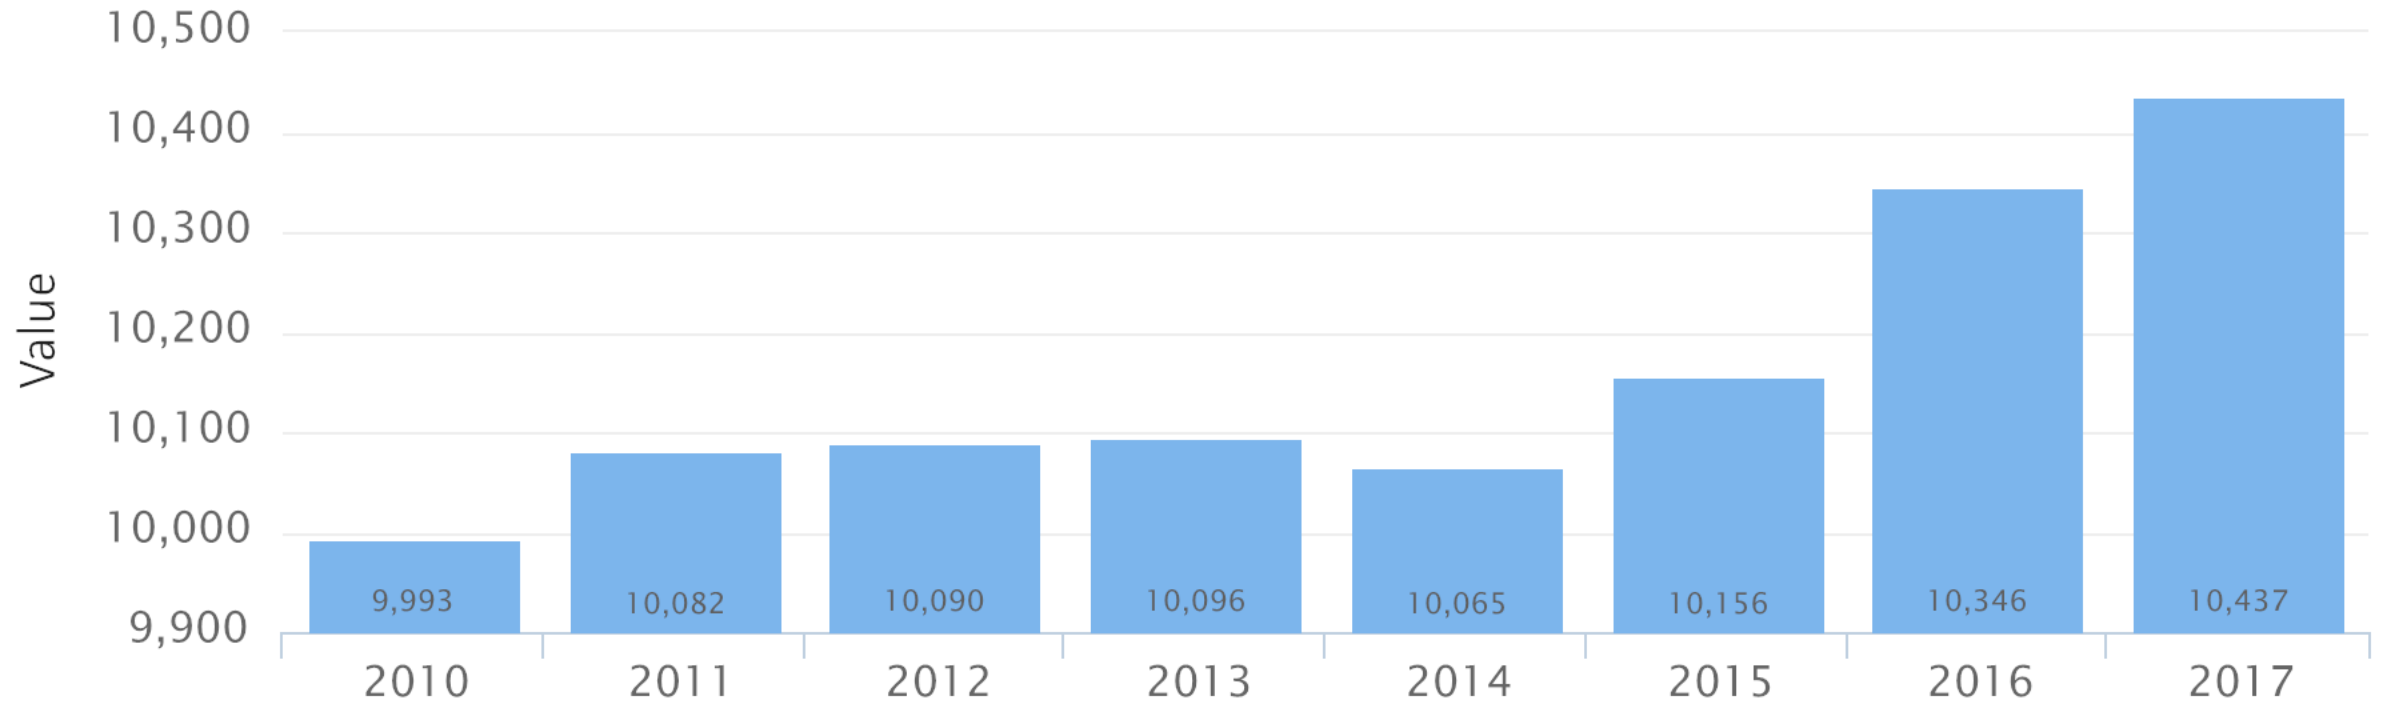

# Labor Force Participation Rate and Size (civilian population 16 years and over)

Waynesboro City, Virginia

Source: JobsEQ®, ACS, 5-Year Estimates