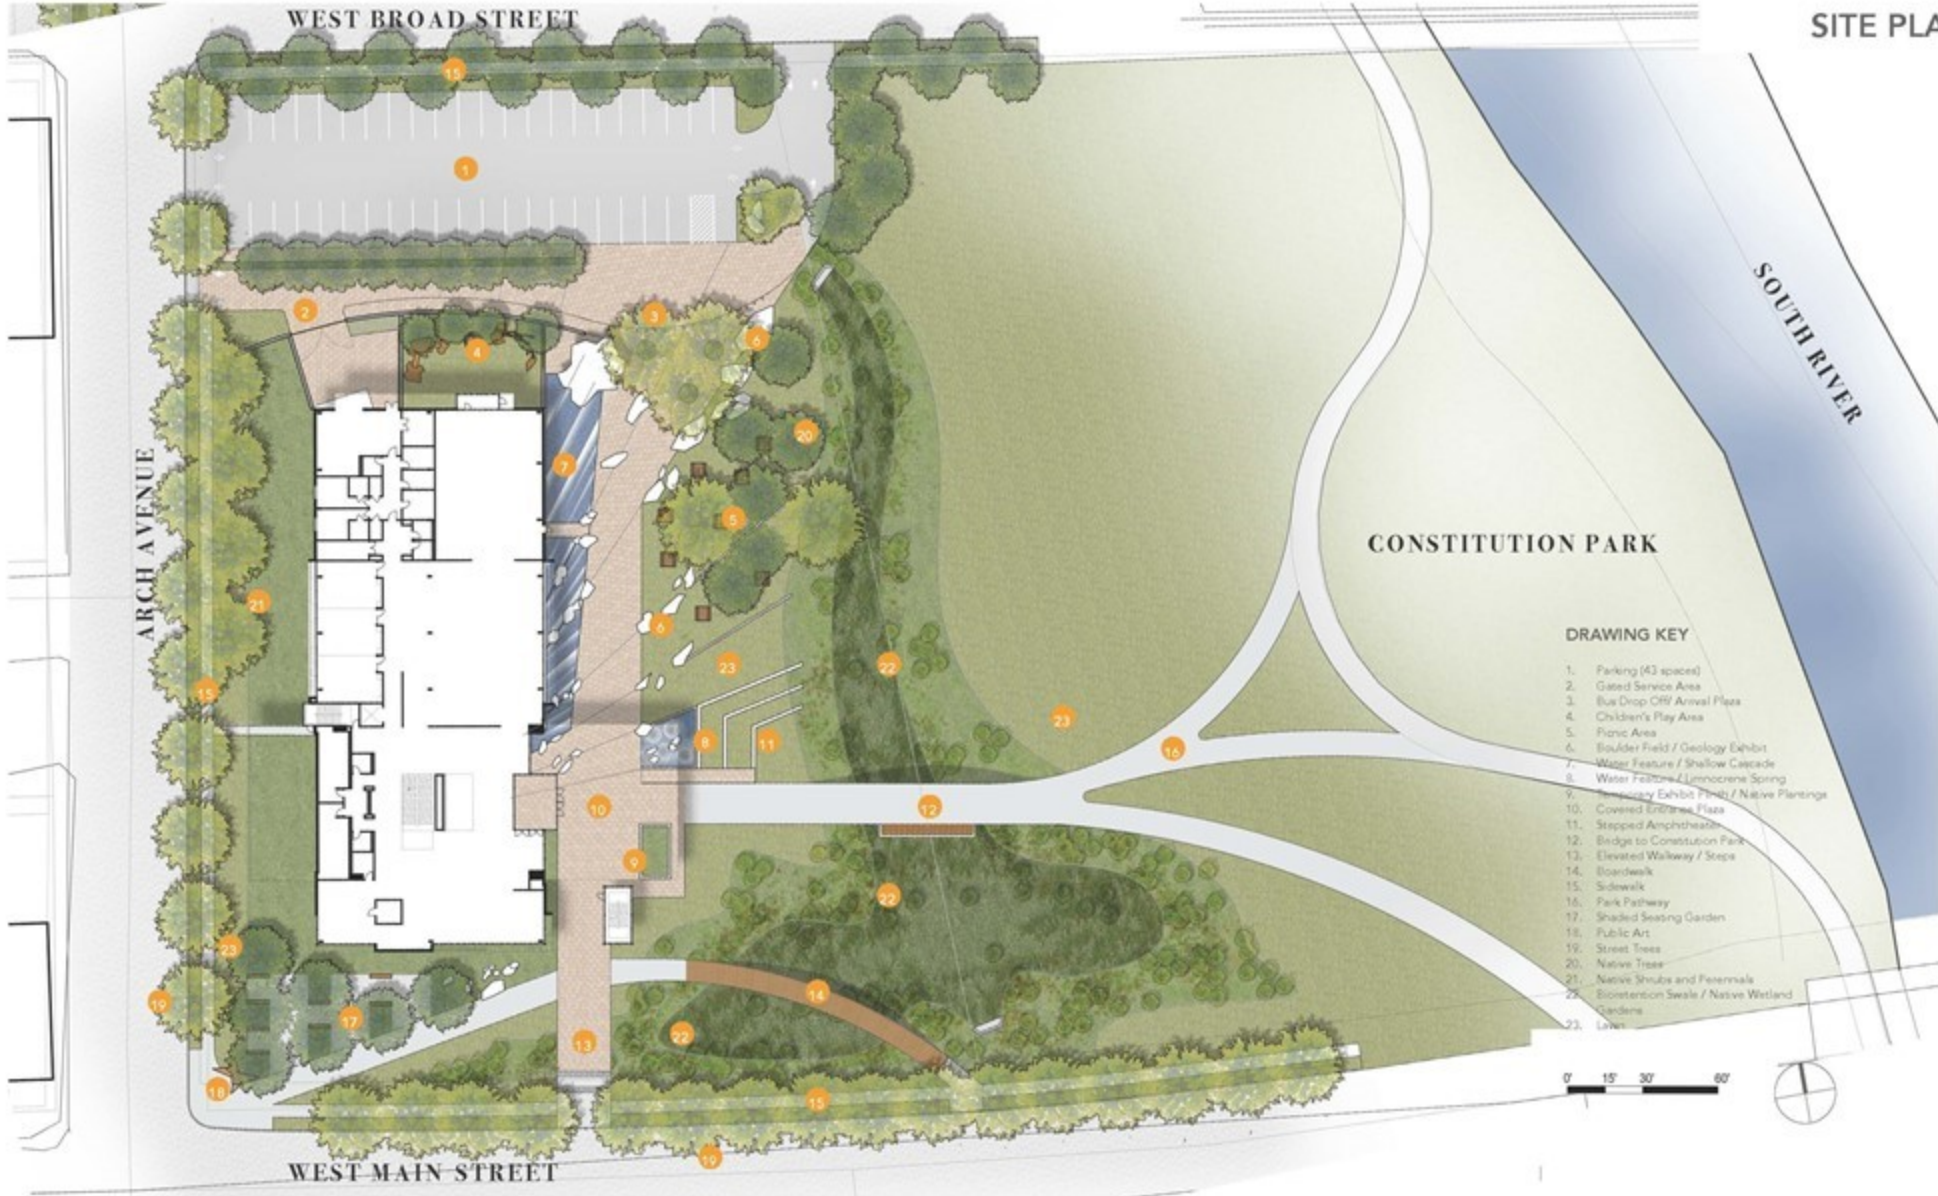

SITE PLAN

DRAWING KEY

- 1. Parking (43 spaces)
- 2. Gated Service Area
- 3. Bus Drop Off Arrival Plaza
- 4. Children's Play Area
- 5. Picnic Area
- 6. Boulder Field / Geology Exhibit
- 7. Water Feature / Shallow Cascade
- 8. Water Feature / Limestone Spring
- 9. Temporary Exhibit Plaza / Native Plantings
- 10. Covered Entrance Plaza
- 11. Stepped Amphitheater
- 12. Bridge to Constitution Park
- 13. Elevated Walkway / Steps
- 14. Boardwalk
- 15. Sidewalk
- 16. Park Pathway
- 17. Shaded Seating Garden
- 18. Public Art
- 19. Street Trees
- 20. Native Trees
- 21. Native Shrubs and Ferns
- 22. Ecosystem Swale / Native Wetland Gardens
- 23. Lawn